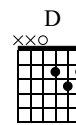

YOUR EYES

LA BOUM 2

Arrangement simple !

Words by Jordan

Music by Cosma

N-Gt

Measures 1-4: Measure 1 has a 4/4 time signature. Fingering: 1 3 2 3 7 5 2 3 1 0. A bracket under measures 2-3 is labeled '3'.

Measures 5-8: Measure 5 has a 4/4 time signature. Fingering: 3 2 3 1 4 4 3 2 5 0 0 0 1 0. A bracket under measures 6-7 is labeled '3'.

Bm7

Measures 9-12: Measure 9 has a 4/4 time signature. Fingering: 0 2 0 0 0 3 2 3 2 4 5 3.

C

Measures 13-16: Measure 13 has a 4/4 time signature. Fingering: 3 2 1 0 3 4 1 0 1 0 3 1. A bracket under measures 14-15 is labeled '3'.