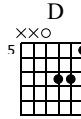

YOUR EYES

LA BOUM 2

Arrangement simple !

Words by Jordan

Music by Cosma

N-Gt

Measures 1-4: Measure 1 has a 4/4 time signature. Fingering: 1 3 2 3 7 5 2 3 1 0. A bracket under measures 2-3 is labeled '3'.

Measures 5-8: Measure 5 has a 4/4 time signature. Fingering: 3 2 3 1 4 4 3 2 5 0 0 0 1 0. A bracket under measures 6-7 is labeled '3'.

Bm7

Measures 9-12: Measure 9 has a 4/4 time signature. Fingering: 0 2 0 0 0 3 2 3 2 4 5 3.

C

Measures 13-16: Measure 13 has a 4/4 time signature. Fingering: 3 2 1 0 3 4 1 0 1 0 3 1. A bracket under measures 14-15 is labeled '3'.