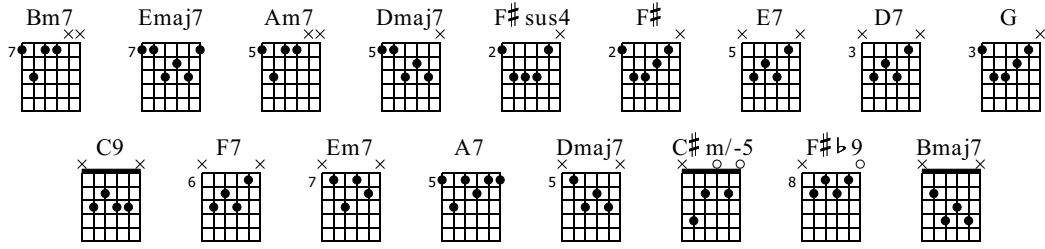

COURAGE FUYONS (BO DU FILM) Wm COSMA

GUITARE ACC (ARRET MARTIN PARIZA)

Standard tuning

♩ = 120

E-Gt

1

f

$\text{r}^{\text{3}}\text{r}$
Bm7

The image shows a musical score for guitar. The top staff is a treble clef staff with a Bmaj7 chord indicated above it. The chord is played on the 4th fret. The melody consists of a quarter note G4, a quarter rest, a quarter note G4, and a quarter note G4. The bottom staff shows the fretting for the strings T, A, and B. The fret numbers are: T (4, 3, 4), A (4, 3, 4), and B (2, 2, 4).